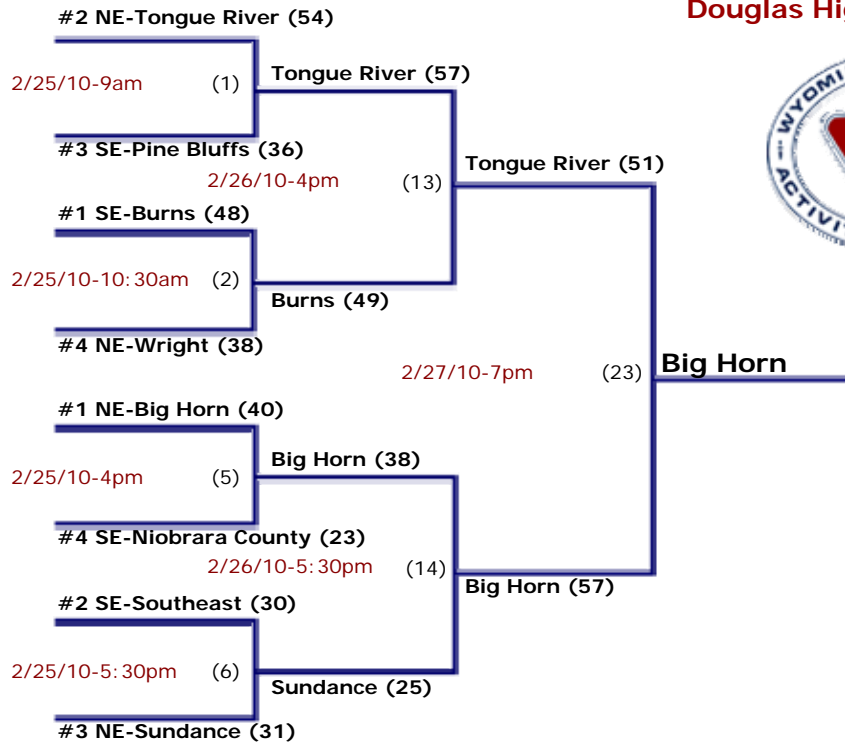

**2A East Regional Girls Basketball
February 25th - 27th, 2010
Douglas High School**

1st Place: Big Horn

2nd Place: Tongue River

3rd Place: Southeast

4th Place: Pine Bluffs