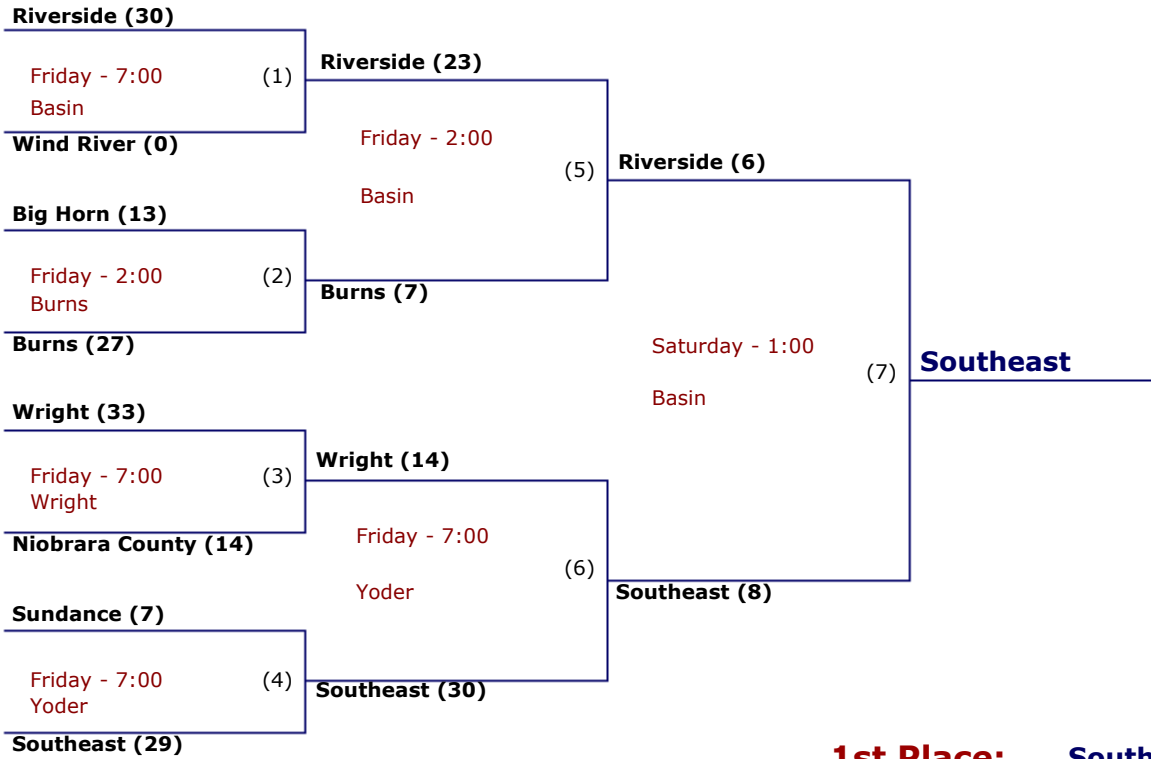

# 2006 State 2A Football Championship Bracket

**1st Place: Southeast**

**2nd Place: Riverside**