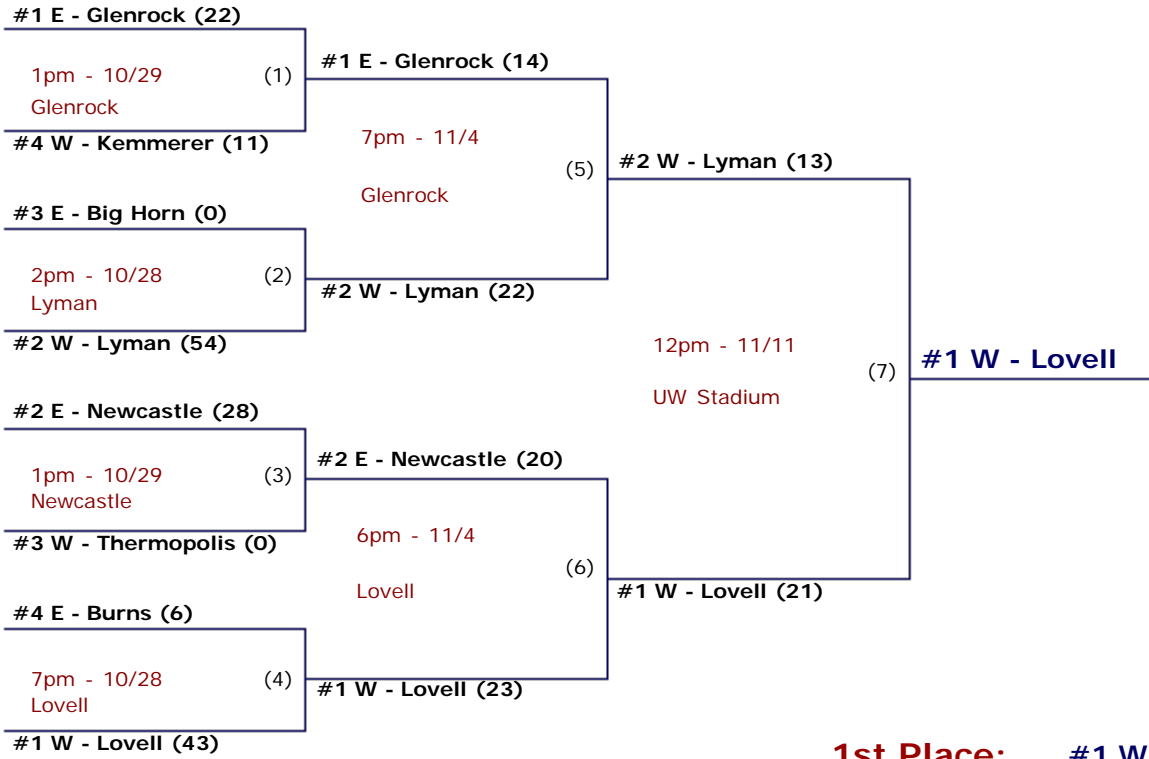

2011 State 2A Football Championship Bracket

1st Place: #1 W - Lovell

2nd Place: #2 W - Lyman