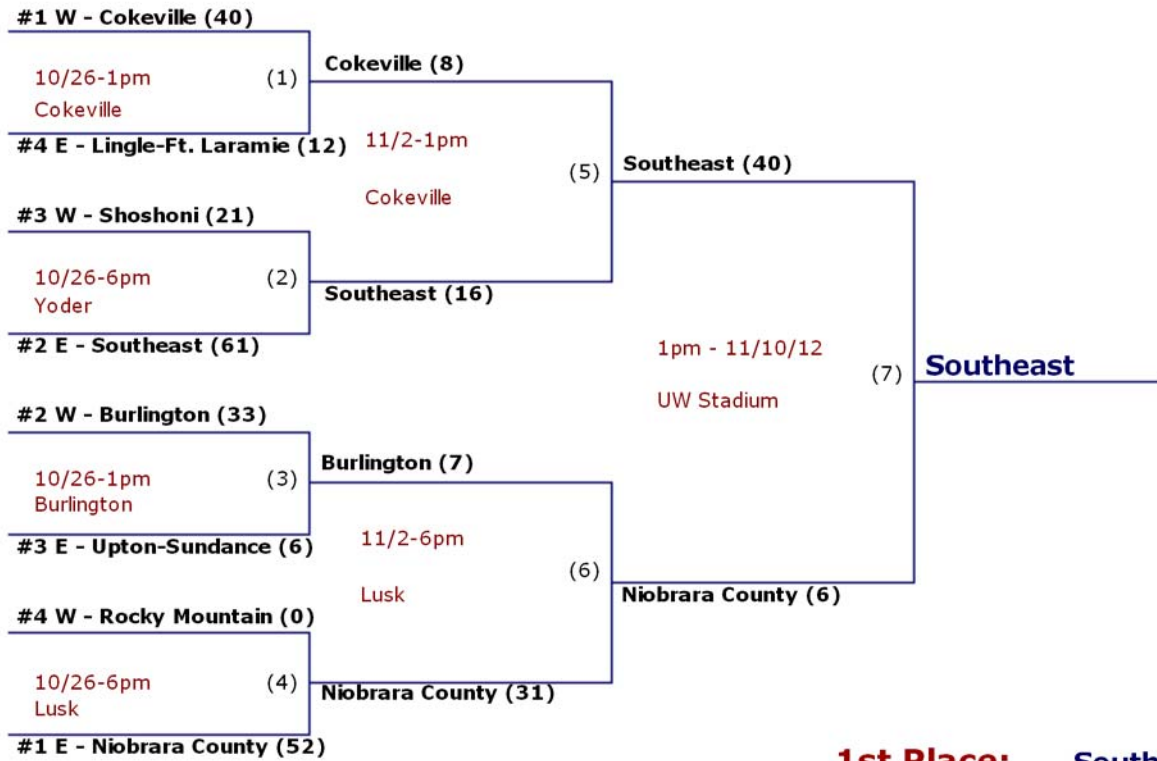

2012 State 1A - 11 Man Football Championship Bracket

1st Place: Southeast

2nd Place: Niobrara County