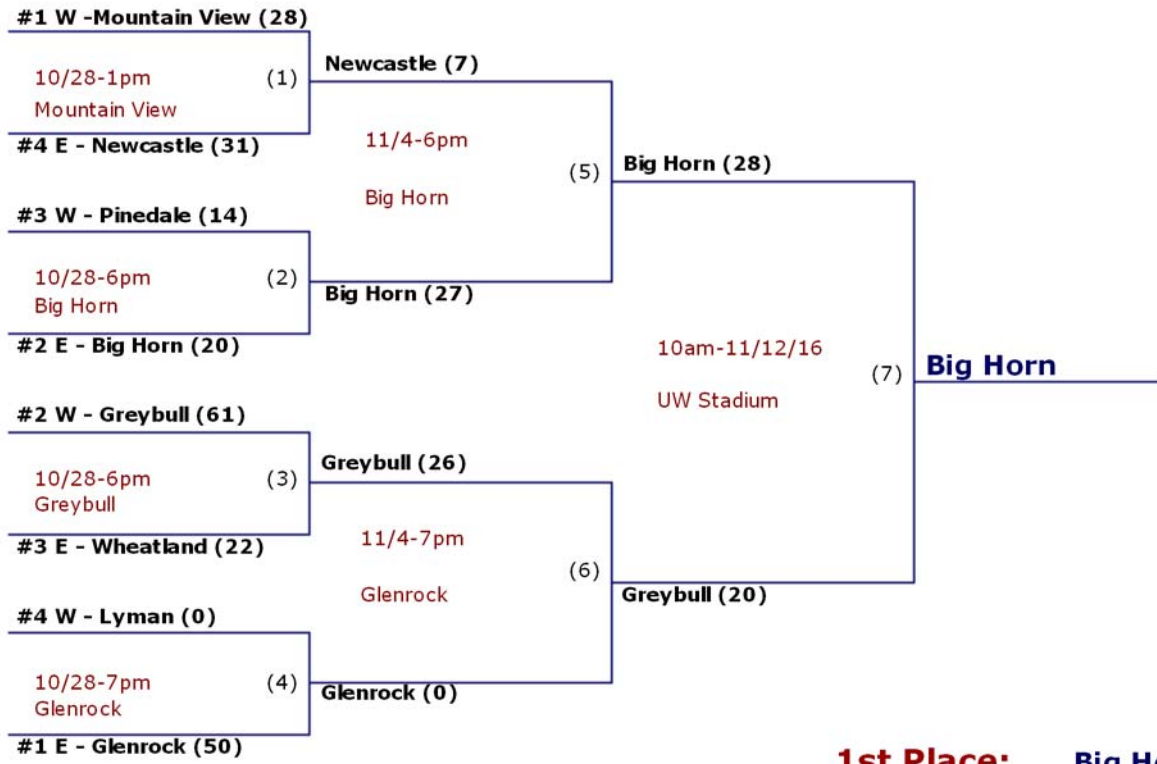

2016 State 2A Football Championship Bracket

1st Place: Big Horn

2nd Place: Greybull