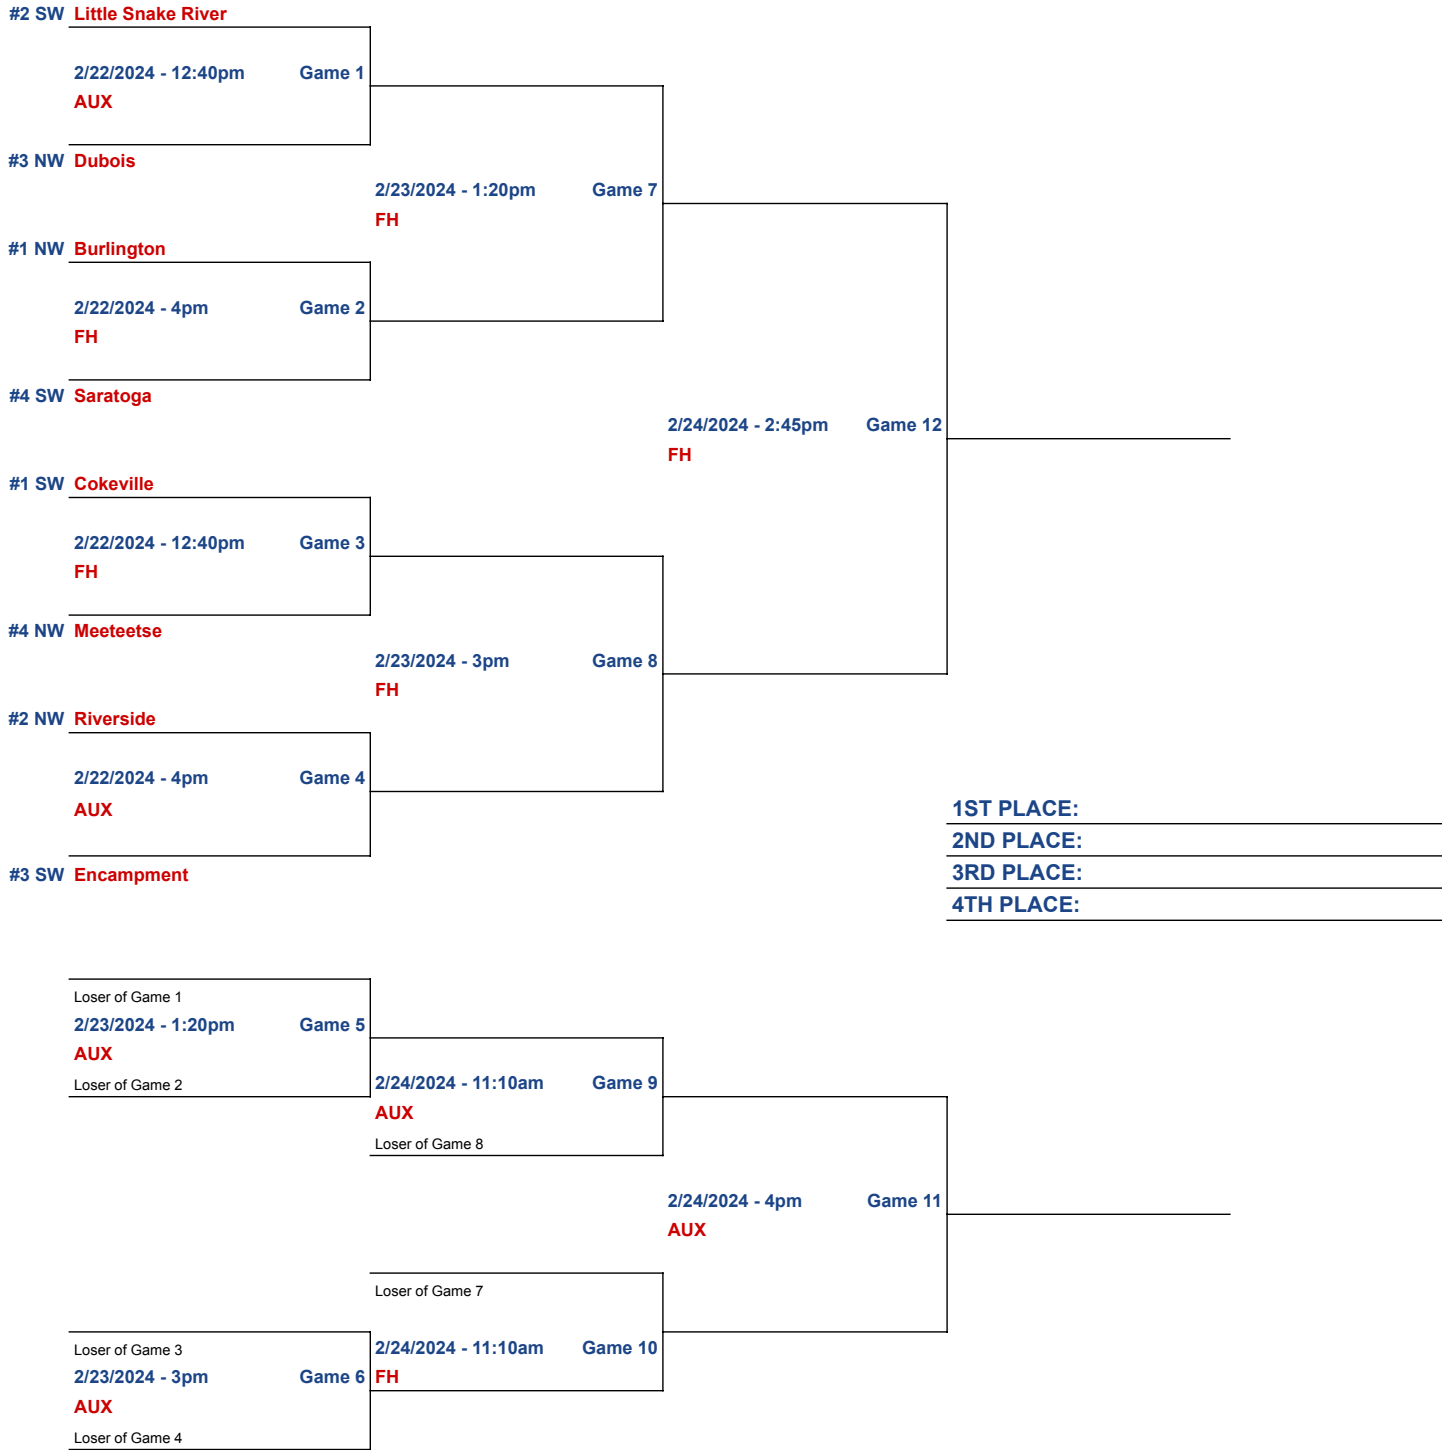

# 2024 WHSAA 1A WEST GIRLS REGIONAL BASKETBALL TOURNAMENT

FH = FeildHouse Gym, AUX = Auxillary Gym