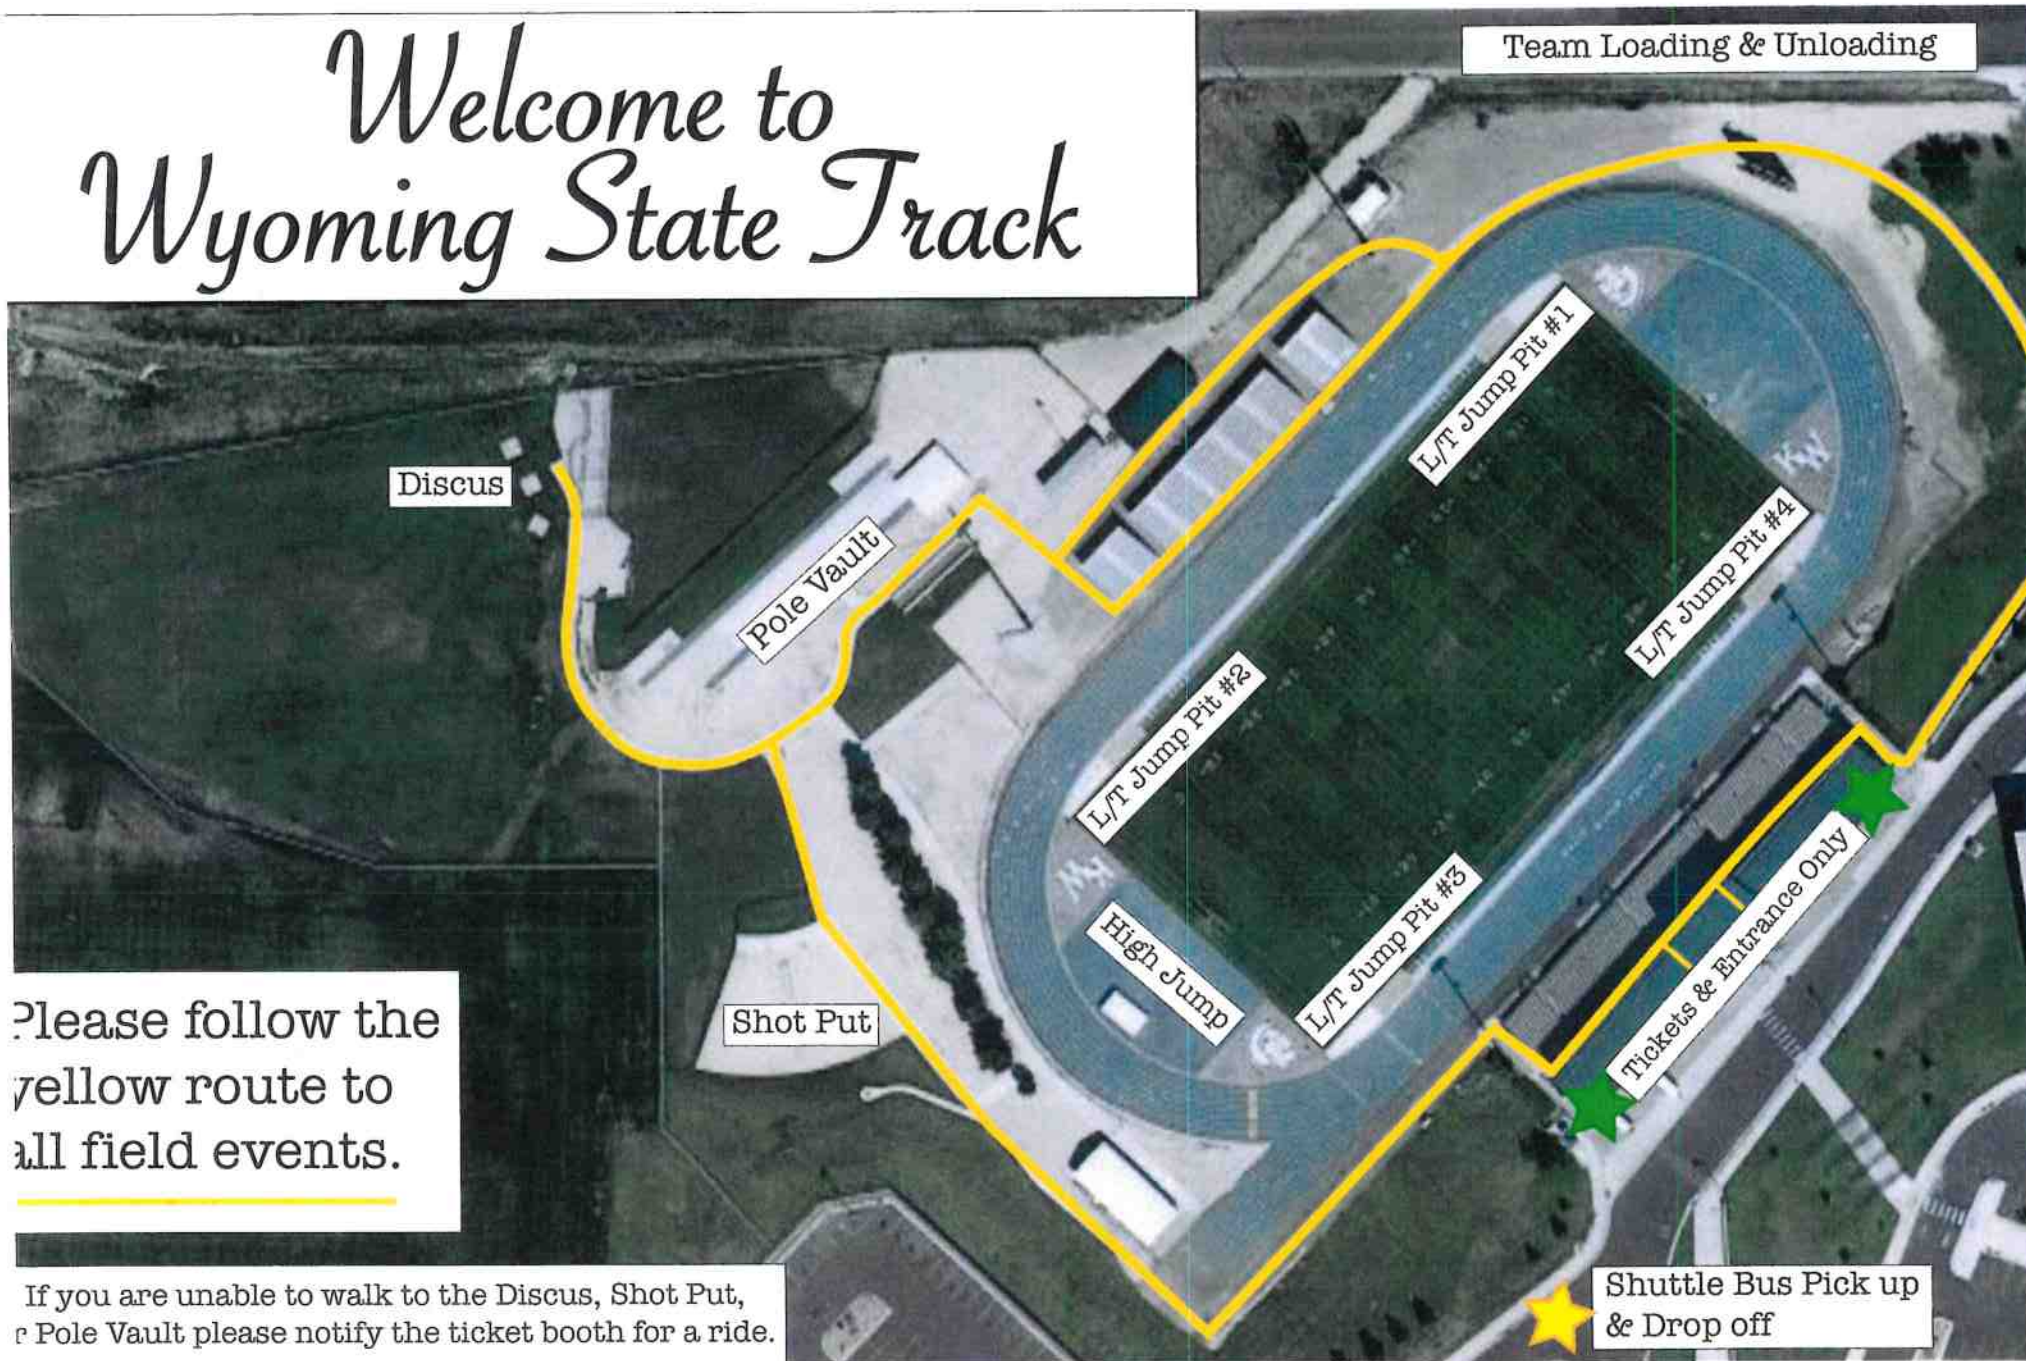

Yellow Route - Bus route for State Track team buses. Team buses must park at the mall. Team Drivers may take the shuttle bus to the school.

Blue Route - Shuttle Bus only.

ALL VOLUNTEER AND WORKER PARKING IS FIRST COME, FIRST PARK.

Entrance to volunteer parking for Thursday and Friday use Forest Dr. off of 12th Street.
Anyone may park at the Mall or Restoration Church and catch the Shuttle Bus.

Welcome to Wyoming State Track

Please follow the yellow route to all field events.

If you are unable to walk to the Discus, Shot Put, or Pole Vault please notify the ticket booth for a ride.

Team Loading & Unloading

Discus

Pole Vault

Shot Put

High Jump

L/T Jump Pit #2

L/T Jump Pit #3

L/T Jump Pit #1

L/T Jump Pit #4

Tickets & Entrance Only

Shuttle Bus Pick up & Drop off